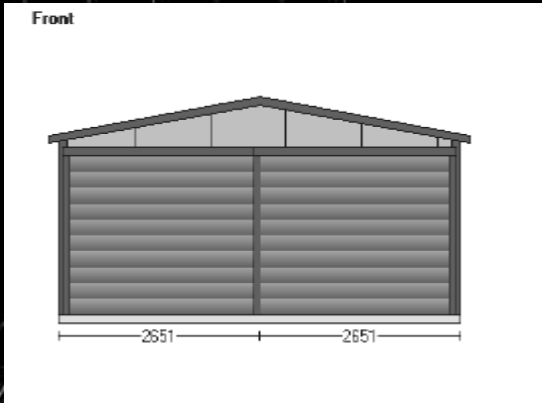

INSTEEL™

Building

Double Steel Garage Design.

Safe and secure, quick to assemble and in a range of colours to your specifications. Skylights, additional doors and windows can be added to your kit. Single door design or double doors, electric or manual operation. Your garage, your design.