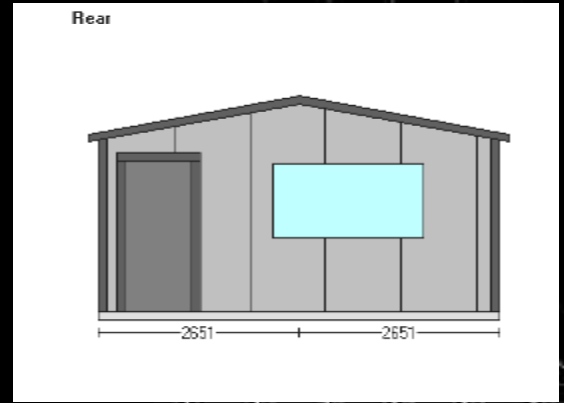

INSTEEL™

Building

Double Steel Garage Design.

Safe and secure, quick to assemble and in a range of colours to your specifications. Skylights, additional doors and windows can be added to your kit. Single door design or double doors, electric or manual operation. Your garage, your design.