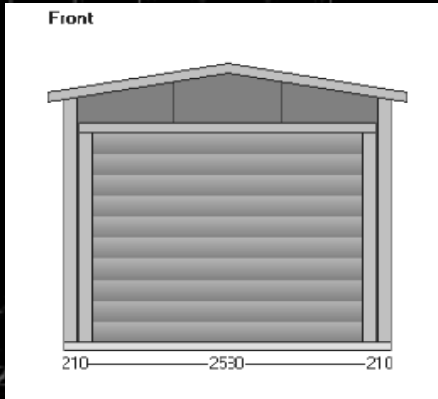

## Single Steel Garage Design.

Our smallest Simplest Single Garage design, manual roller door 2.5m wide x 2.1m high complete with lock, keys and twist handle. Delivery usually 3 weeks from order date. Easy self assembly, the kit bolts to your concrete slab. Various colours Available. From £2'496.00 plus VAT Delivered.