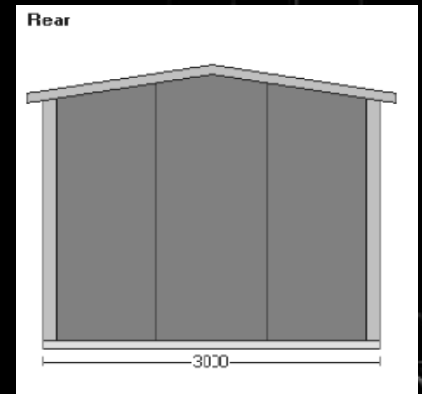

## Single Steel Garage Design.

Our smallest Simplest Single Garage design, manual roller door 2.5m wide x 2.1m high complete with lock, keys and twist handle. Delivery usually 3 weeks from order date. Easy self assembly, the kit bolts to your concrete slab. Various colours Available. From £2'496.00 plus VAT Delivered.