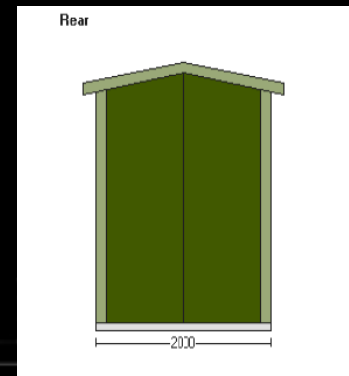

### Secure Steel Shed Design.

If you are after a very secure Sturdy Steel Shed then look no further, this example is an easy to assemble simple design which is fitted with a Multi-point Locking Personal Access Door. All our buildings are bespoke to your requirements.