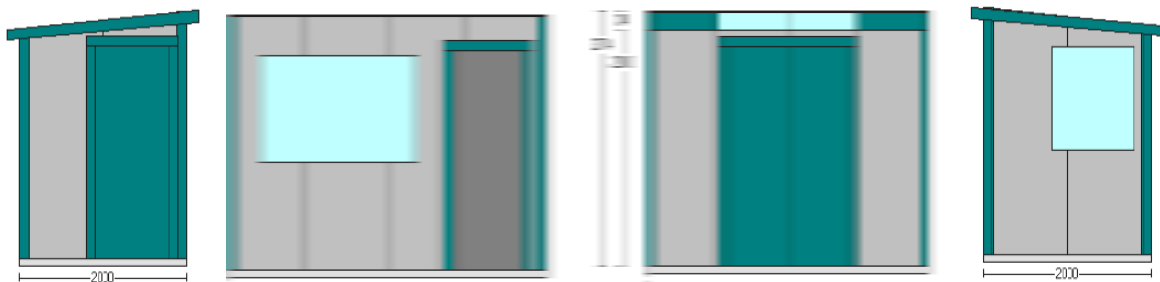

### Secure Steel Shed Design.

If you are after a very secure Sturdy Steel Shed then look no further, this example is an easy to assemble simple design which is fitted with a Multi-point Locking Personal Access Door. All our buildings are bespoke to your requirements.