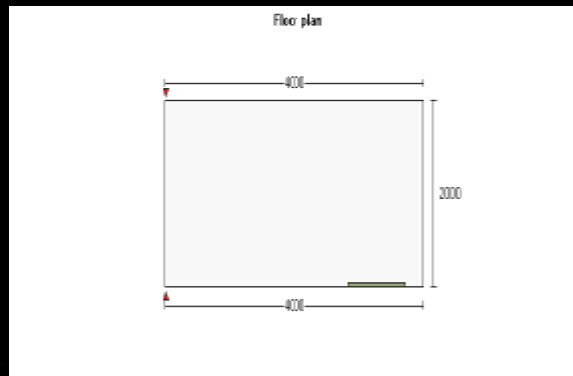

### Secure Steel Shed Design.

If you are after a very secure Sturdy Steel Shed then look no further, this example is an easy to assemble simple design which is fitted with a Multi-point Locking Personal Access Door. All our buildings are bespoke to your requirements.